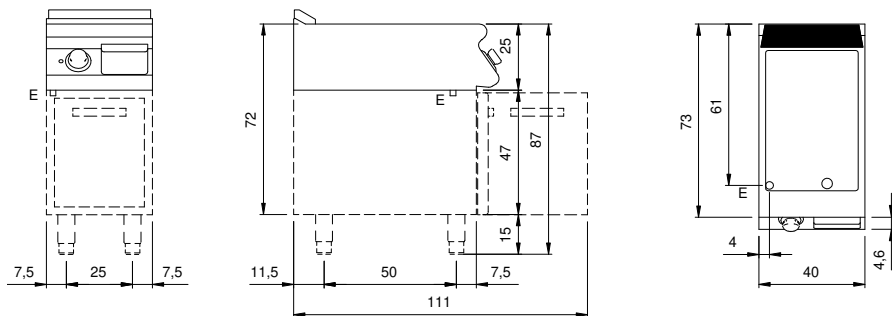

Technical draw

E: Electric power