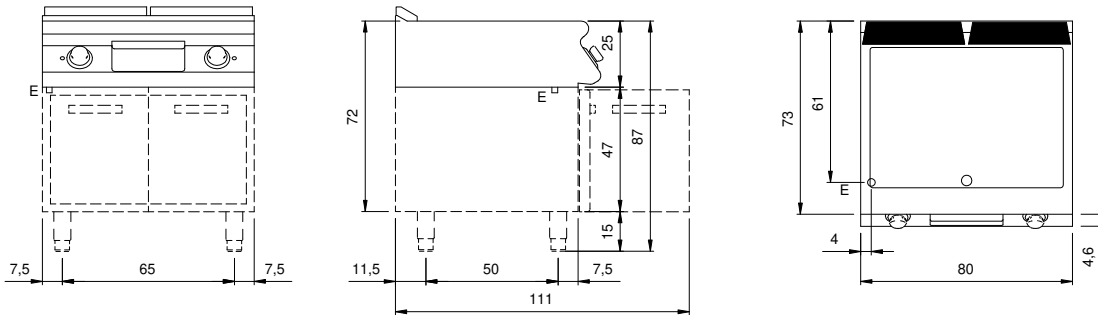

Technical draw

E: Electric power