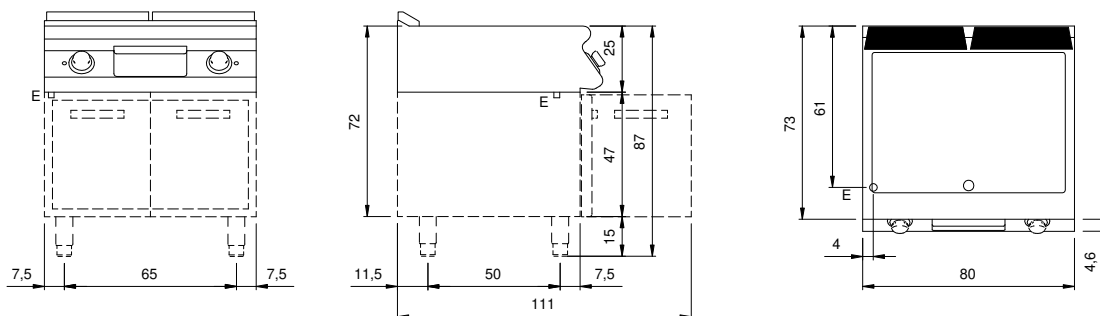

Technical draw

E: Electric power