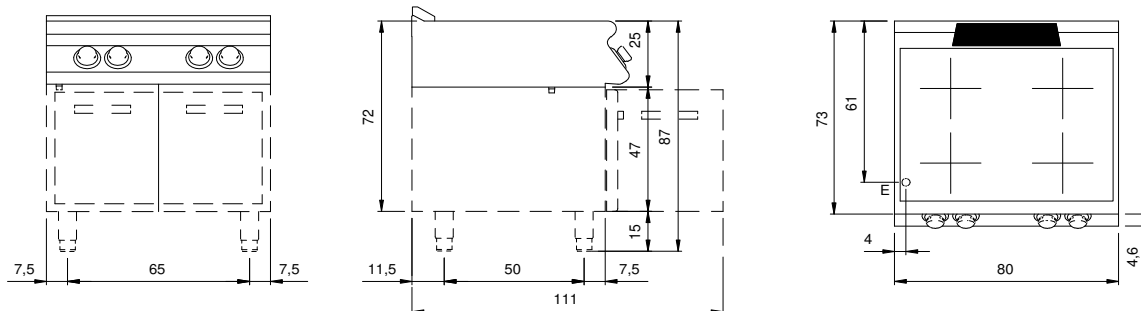

Client _____ Quantity _____
Project _____ Position _____

ROC 700

Induction plate, 4 cooking zones, on open cabinet

Model: R70/80IND/A

Cod: MP01134123004

Technical data

Modularity:	On open cabinet
Dimension (mm):	800x730x870
Total electric power (kW):	14
Electric power (V):	380-415
Ampere (A):	21,5
Phases:	3N
Cable section (mmq):	5G4
Frequency (Hz):	50-60
Net volume (m3):	0,508
Packing dimensions (mm):	880x856x1109
Gross weight (Kg):	96,3
Gross volume (m3):	0,835

Features

Working top:	Made of AISI 304 stainless steel with a thickness of 20/10 mm
Knobs:	Made of aluminum with IPX5 water protection
Flue:	Removable gas exhaust flue grill made of cast iron

Technical draw