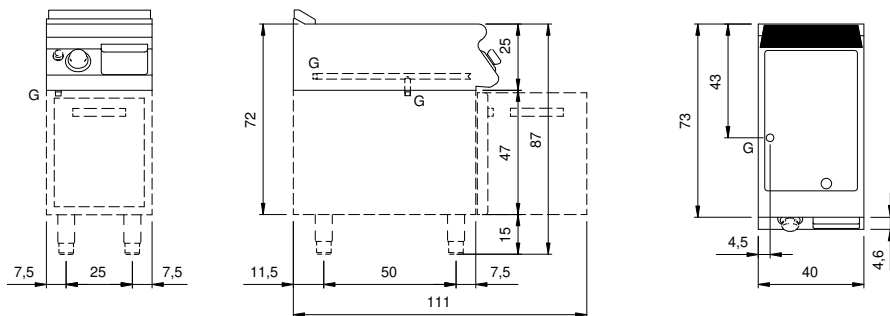

Client _____ Quantity _____
 Project _____ Position _____

ROC 700

Gas griddle, smooth mild steel plate, on open cabinet

Model: R70/40FTG/L/A

Cod: MP01374113002

Market:

Extra UE

Technical data

Modularity:	On open cabinet
Dimension (mm):	400x730x870
Total gas power (Kcal/h):	5160
Total gas power (kW):	6
Cooking zone dimensions 1 (LxD mm):	335x530
Gas connection:	1/2"
Net volume (m3):	0,254
Packing dimensions (mm):	480x856x1075
Gross weight (Kg):	65,3
Gross volume (m3):	0,442

Features

Working top:	Made of AISI 304 stainless steel with a thickness of 20/10 mm
Material of plate:	Iron
Plate finish:	Smooth
Knobs:	Made of aluminum with IPX5 water protection
Flue:	Removable gas exhaust flue grill made of cast iron
Liquid collection container:	Removable and dishwasher safe
Plate:	In mild steel
Upright Splash guard:	On two sides (optional)
Kit Gas:	natural gas conversion kit 30/50 m/bar (tested with natural gas G20)

Technical draw

G: Gas connection 1/2"