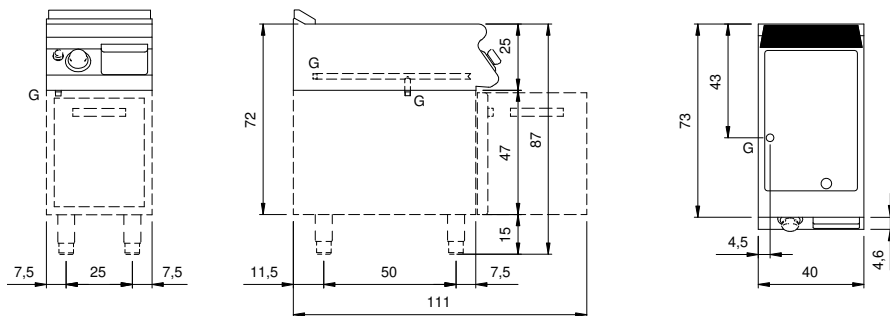

Client _____ Quantity _____
 Project _____ Position _____

ROC 700

Gas griddle, smooth mild steel plate, on cabinet with door

Model: R70/40FTG/L/P

Cod: MP01374113003

Market:

Extra UE

Technical data

Modularity:	On cabinet with door
Dimension (mm):	400x730x870
Total gas power (Kcal/h):	5160
Total gas power (kW):	6
Cooking zone dimensions 1 (LxD mm):	335x530
Gas connection:	1/2"
Net volume (m3):	0,254
Packing dimensions (mm):	480x856x1075
Gross weight (Kg):	68,3
Gross volume (m3):	0,442

Features

Working top:	Made of AISI 304 stainless steel with a thickness of 20/10 mm
Material of plate:	Iron
Plate finish:	Smooth
Knobs:	Made of aluminum with IPX5 water protection
Handles:	The brushed aluminum handles allow for a secure and sturdy grip with a ergonomic lines
Flue:	Removable gas exhaust flue grill made of cast iron
Liquid collection container:	Removable and dishwasher safe
Plate:	In mild steel
Upright Splash guard:	On two sides (optional)
Kit Gas:	natural gas conversion kit 30/50 m/bar (tested with natural gas G20)

Technical draw

G: Gas connection 1/2"