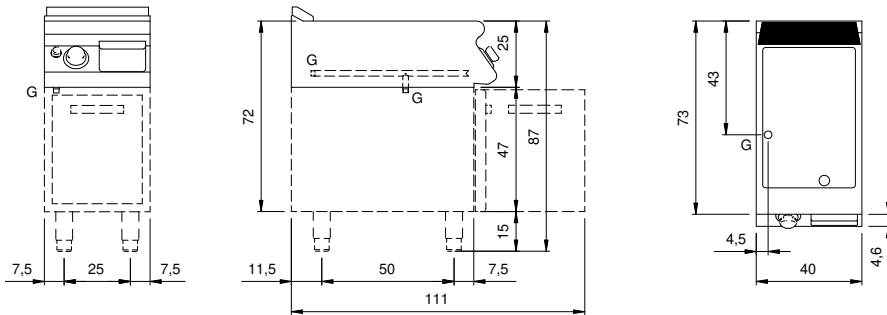

Client _____ Quantity _____
 Project _____ Position _____

ROC 700

Gas griddle, smooth chromed plate, on open cabinet

Model: R70/40FTG/CL/A

Cod: MP01374113005

Technical data

Modularity:	On open cabinet
Dimension (mm):	400x730x870
Total gas power (Kcal/h):	6019
Total gas power (kW):	7
Cooking zone dimensions 1 (LxD mm):	335x530
Gas connection:	1/2"
Net volume (m3):	0,254
Packing dimensions (mm):	480x856x1075
Gross weight (Kg):	65,3
Gross volume (m3):	0,442

Features

Working top:	Made of AISI 304 stainless steel with a thickness of 20/10 mm
Material of plate:	Chrome
Plate finish:	Smooth
Knobs:	Made of aluminum with IPX5 water protection
Flue:	Removable gas exhaust flue grill made of cast iron
Liquid collection container:	Removable and dishwasher safe
Plate:	Chromed
Upright Splash guard:	On two sides (optional)
Kit Gas:	natural gas conversion kit 30/50 m/bar (tested with natural gas G20)

Technical draw

G: Gas connection 1/2"