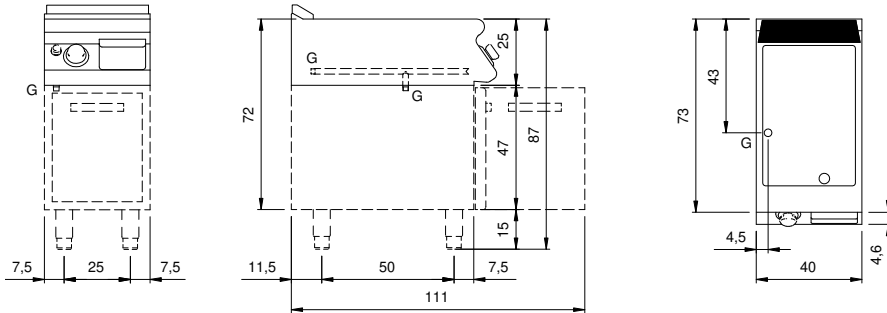

Client _____ Quantity _____
 Project _____ Position _____

ROC 700

Gas griddle, smooth chromed plate, on cabinet with door

Model: R70/40FTG/CL/P

Cod: MP01374113006

Technical data

Modularity:	On cabinet with door
Dimension (mm):	400x730x870
Total gas power (Kcal/h):	6019
Total gas power (kW):	7
Cooking zone dimensions 1 (LxD mm):	335x530
Gas connection:	1/2"
Net volume (m3):	0,254
Packing dimensions (mm):	480x856x1075
Gross weight (Kg):	68,3
Gross volume (m3):	0,442

Features

Working top:	Made of AISI 304 stainless steel with a thickness of 20/10 mm
Material of plate:	Chrome
Plate finish:	Smooth
Knobs:	Made of aluminum with IPX5 water protection
Handles:	The brushed aluminum handles allow for a secure and sturdy grip with a ergonomic lines
Flue:	Removable gas exhaust flue grill made of cast iron
Liquid collection container:	Removable and dishwasher safe
Plate:	Chromed
Upright Splash guard:	On two sides (optional)
Kit Gas:	natural gas conversion kit 30/50 m/bar (tested with natural gas G20)

Technical draw

G: Gas connection 1/2"