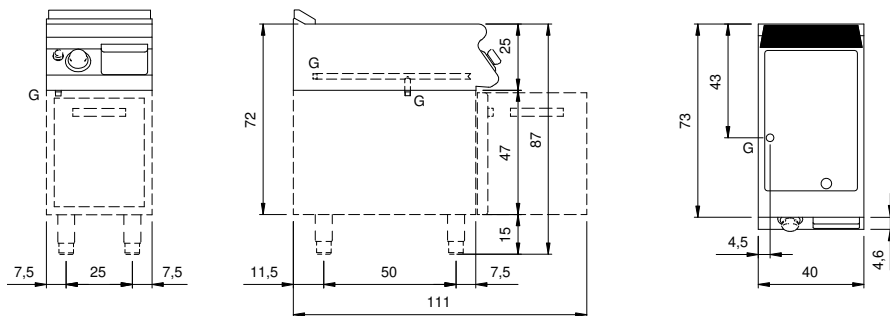

Technical draw

G: Gas connection 1/2"