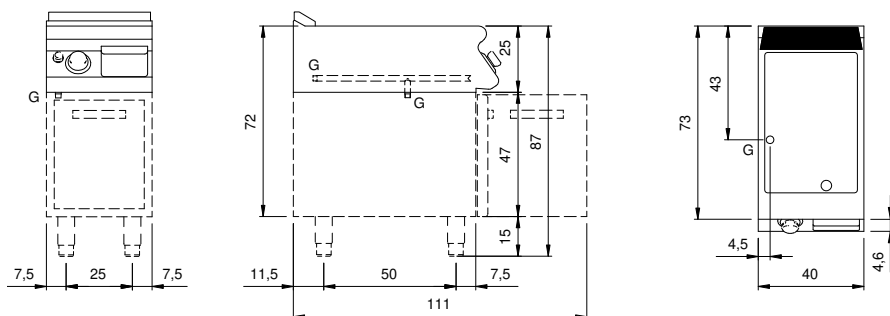

Technical draw

G: Gas connection 1/2"