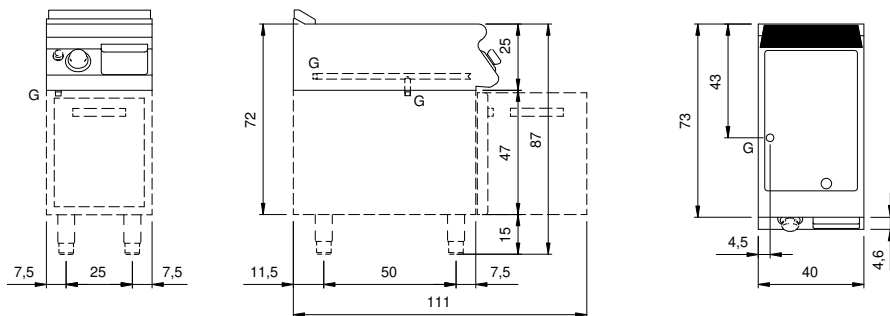

Client \_\_\_\_\_ Quantity \_\_\_\_\_  
 Project \_\_\_\_\_ Position \_\_\_\_\_

**ROC 700**

Gas griddle, ribbed chromed plate, on open cabinet

**Model:** R70/40FTG/CR/A      **Cod:** MP01374113011

**Technical data**

<b>Modularity:</b>	On open cabinet
<b>Dimension (mm):</b>	400x730x870
<b>Total gas power (Kcal/h):</b>	6019
<b>Total gas power (kW):</b>	7
<b>Cooking zone dimensions 1 (LxD mm):</b>	335x530
<b>Gas connection:</b>	1/2"
<b>Net volume (m3):</b>	0,254
<b>Packing dimensions (mm):</b>	480x856x1075
<b>Gross weight (Kg):</b>	65,3
<b>Gross volume (m3):</b>	0,442

**Features**

<b>Working top:</b>	Made of AISI 304 stainless steel with a thickness of 20/10 mm
<b>Material of plate:</b>	Chrome
<b>Plate finish:</b>	Ribbed
<b>Knobs:</b>	Made of aluminum with IPX5 water protection
<b>Flue:</b>	Removable gas exhaust flue grill made of cast iron
<b>Liquid collection container:</b>	Removable and dishwasher safe
<b>Plate:</b>	Chromed
<b>Upright Splash guard:</b>	On two sides (optional)
<b>Kit Gas:</b>	natural gas conversion kit 30/50 m/bar (tested with natural gas G20)

Technical draw

G: Gas connection 1/2"