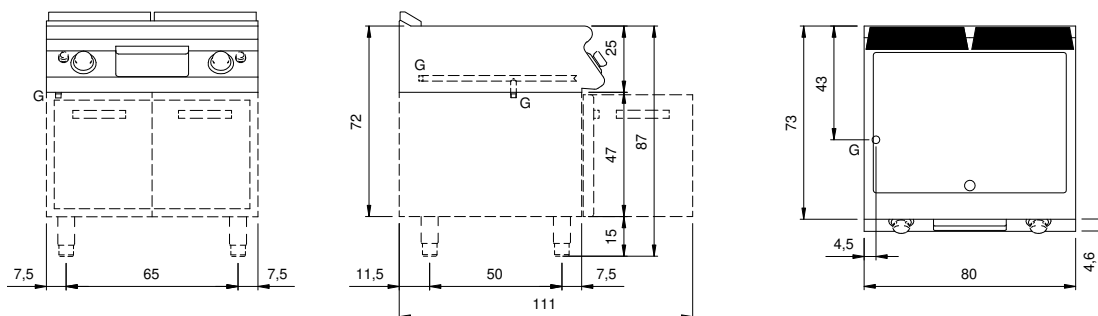

Client _____ Quantity _____
 Project _____ Position _____

ROC 700

Gas griddle, smooth mild steel plate, on open cabinet

Model: R70/80FTG/L/A

Cod: MP01374113014

Market:

Extra UE

Technical data

Modularity:	On open cabinet
Dimension (mm):	800x730x870
Total gas power (Kcal/h):	10319
Total gas power (kW):	12
Cooking zone dimensions 1 (LxD mm):	735x530
Gas connection:	1/2"
Net volume (m3):	0,508
Packing dimensions (mm):	880x856x1109
Gross weight (Kg):	107
Gross volume (m3):	0,835

Features

Working top:	Made of AISI 304 stainless steel with a thickness of 20/10 mm
Material of plate:	Iron
Plate finish:	Smooth
Knobs:	Made of aluminum with IPX5 water protection
Flue:	Removable gas exhaust flue grill made of cast iron
Liquid collection container:	Removable and dishwasher safe
Plate:	In mild steel
Upright Splash guard:	On two sides (optional)
Kit Gas:	natural gas conversion kit 30/50 m/bar (tested with natural gas G20)

Technical draw

G: Gas connection 1/2"