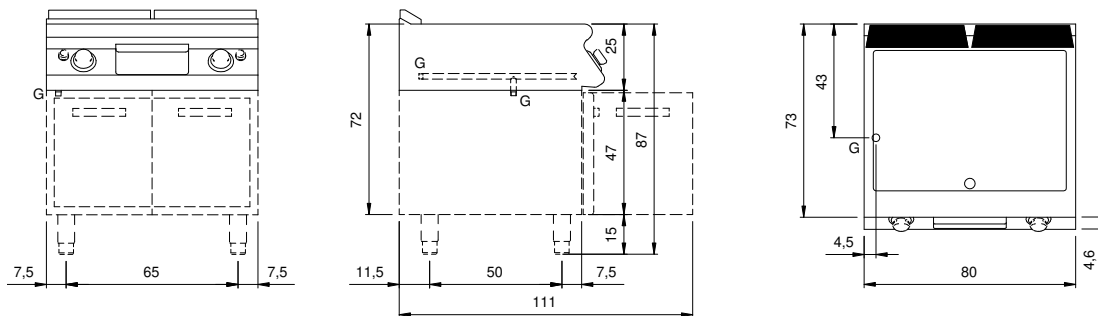

Client _____ Quantity _____
 Project _____ Position _____

ROC 700

Gas griddle, smooth mild steel plate, on cabinet with doors

Model: R70/80FTG/L/P

Cod: MP01374113015

Market:

Extra UE

Technical data

Modularity:	On cabinet with doors
Dimension (mm):	800x730x870
Total gas power (Kcal/h):	10319
Total gas power (kW):	12
Cooking zone dimensions 1 (LxD mm):	735x530
Gas connection:	1/2"
Net volume (m3):	0,508
Packing dimensions (mm):	880x856x1109
Gross weight (Kg):	113
Gross volume (m3):	0,835

Features

Working top:	Made of AISI 304 stainless steel with a thickness of 20/10 mm
Material of plate:	Iron
Plate finish:	Smooth
Knobs:	Made of aluminum with IPX5 water protection
Handles:	The brushed aluminum handles allow for a secure and sturdy grip with a ergonomic lines
Flue:	Removable gas exhaust flue grill made of cast iron
Liquid collection container:	Removable and dishwasher safe
Plate:	In mild steel
Upright Splash guard:	On two sides (optional)
Kit Gas:	natural gas conversion kit 30/50 m/bar (tested with natural gas G20)

Technical draw

G: Gas connection 1/2"