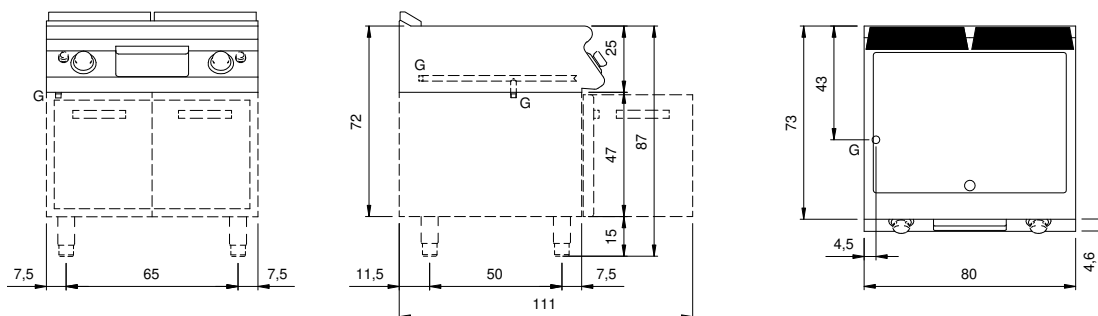

Client _____ Quantity _____
 Project _____ Position _____

ROC 700

Gas griddle, 2/3 smooth 1/3 ribbed mild steel plate, on open cabinet

Model: R70/80FTG/LR/A

Cod: MP01374113020

Market:

Extra UE

Technical data

Modularity:	On open cabinet
Dimension (mm):	800x730x870
Total gas power (Kcal/h):	10319
Total gas power (kW):	12
Cooking zone dimensions 1 (LxD mm):	735x530
Gas connection:	1/2"
Net volume (m3):	0,508
Packing dimensions (mm):	880x856x1109
Gross weight (Kg):	107
Gross volume (m3):	0,835

Features

Working top:	Made of AISI 304 stainless steel with a thickness of 20/10 mm
Material of plate:	Iron
Knobs:	Made of aluminum with IPX5 water protection
Flue:	Removable gas exhaust flue grill made of cast iron
Liquid collection container:	Removable and dishwasher safe
Plate:	In mild steel
Upright Splash guard:	On two sides (optional)
Kit Gas:	natural gas conversion kit 30/50 m/bar (tested with natural gas G20)

Technical draw

G: Gas connection 1/2"