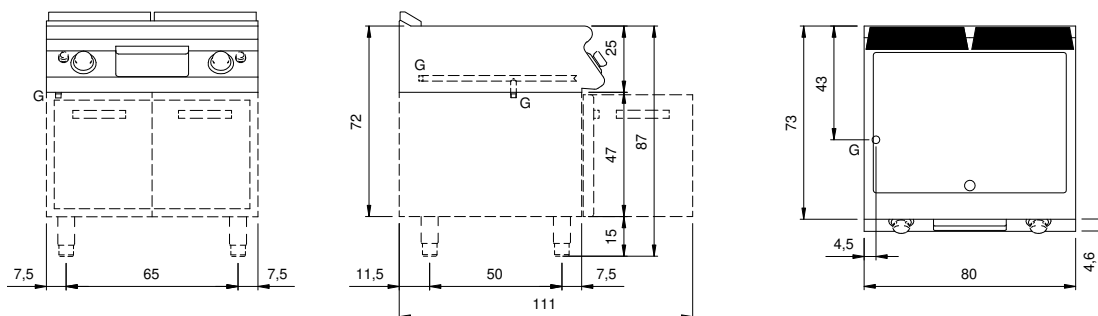

Technical draw

G: Gas connection 1/2"