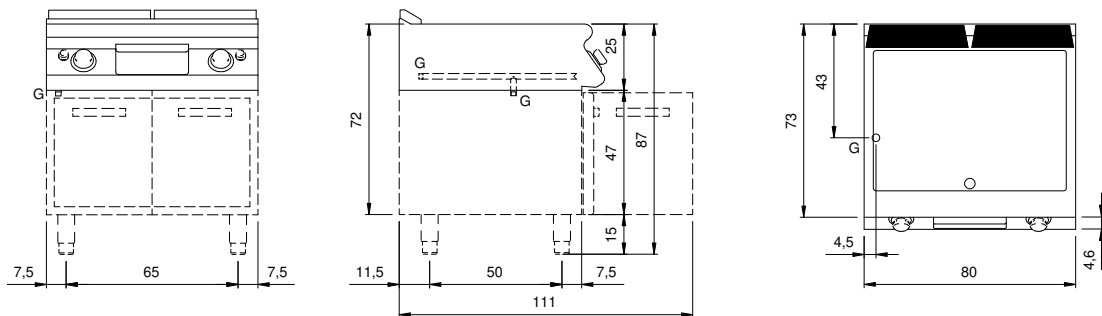

Client _____ Quantity _____
Project _____ Position _____

ROC 700

Gas griddle, 2/3 smooth 1/3 ribbed chromed plate, on cabinet with doors

Model: R70/80FTG/CLR/P **Cod:** MP01374113024

Technical data

Modularity:	On cabinet with doors
Dimension (mm):	800x730x870
Total gas power (Kcal/h):	12038
Total gas power (kW):	14
Cooking zone dimensions 1 (LxD mm):	735x530
Gas connection:	1/2"
Net volume (m3):	0,508
Packing dimensions (mm):	880x856x1109
Gross weight (Kg):	113
Gross volume (m3):	0,835

Features

Working top:	Made of AISI 304 stainless steel with a thickness of 20/10 mm
Material of plate:	Chrome
Knobs:	Made of aluminum with IPX5 water protection
Handles:	The brushed aluminum handles allow for a secure and sturdy grip with a ergonomic lines
Flue:	Removable gas exhaust flue grill made of cast iron
Liquid collection container:	Removable and dishwasher safe
Plate:	Chromed
Upright Splash guard:	On two sides (optional)
Kit Gas:	natural gas conversion kit 30/50 m/bar (tested with natural gas G20)

Technical draw

G: Gas connection 1/2"