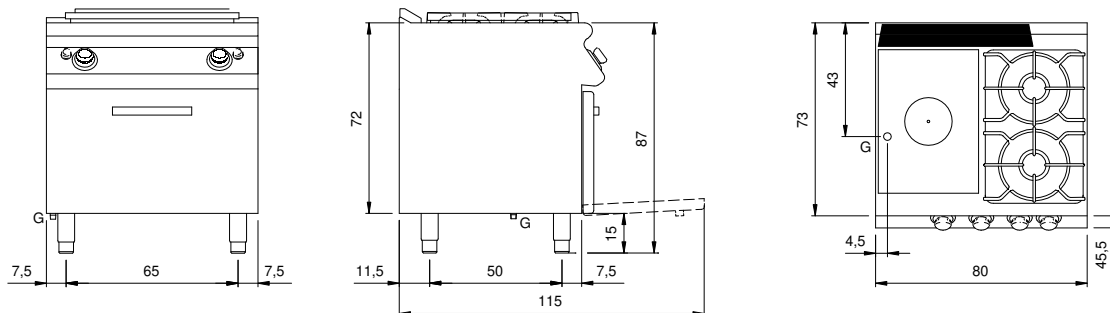

Technical draw

G: Gas connection 1/2"