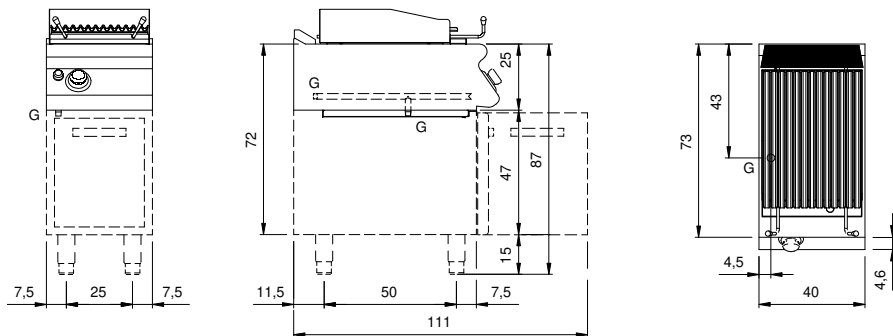

Client _____ Quantity _____
Project _____ Position _____

ROC 700

Lava-stone grill, 1 cooking zone in stainless steel, top

Model: R70/40GRLI/T

Cod: MP01454113011

Technical data

Modularity:	Top
Dimension (mm):	400x730x280
Packing dimensions (mm):	480x856x475
Gross weight (Kg):	52,4
Gross volume (m3):	0,195

Features

Grill:	In stainless steel
Working top:	Made of AISI 304 stainless steel with a thickness of 20/10 mm
Knobs:	Made of aluminum with IPX5 water protection
Liquid collection container:	Removable and dishwasher safe
Upright Splash guard:	On three sides
Kit Gas:	natural gas conversion kit 30/50 m/bar (tested with natural gas G20)

Technical draw

G: Gas connection 1/2"