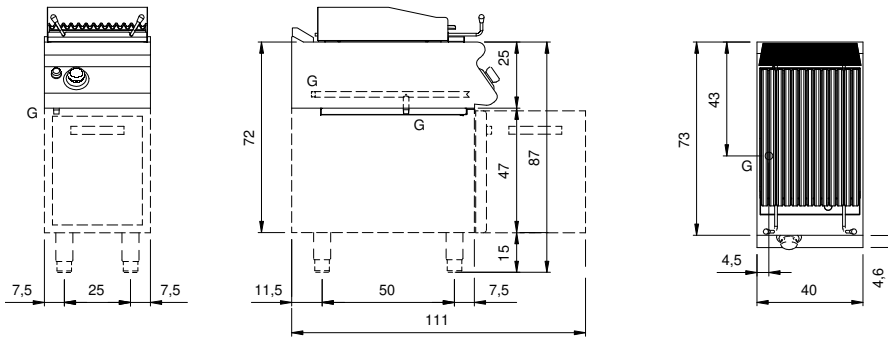

Client _____ Quantity _____
Project _____ Position _____

ROC 700

Lava-stone grill, 1 cooking zone in stainless steel, on cabinet with door

Model: R70/40GRLI/P

Cod: MP01454113013

Technical data

Modularity:	On cabinet with door
Dimension (mm):	400x730x870
Packing dimensions (mm):	480x856x1240
Gross weight (Kg):	68,6
Gross volume (m3):	0,509

Features

Grill:	In stainless steel
Working top:	Made of AISI 304 stainless steel with a thickness of 20/10 mm
Knobs:	Made of aluminum with IPX5 water protection
Handles:	The brushed aluminum handles allow for a secure and sturdy grip with a ergonomic lines
Liquid collection container:	Removable and dishwasher safe
Upright Splash guard:	On three sides
Kit Gas:	natural gas conversion kit 30/50 m/bar (tested with natural gas G20)

Technical draw

G: Gas connection 1/2"