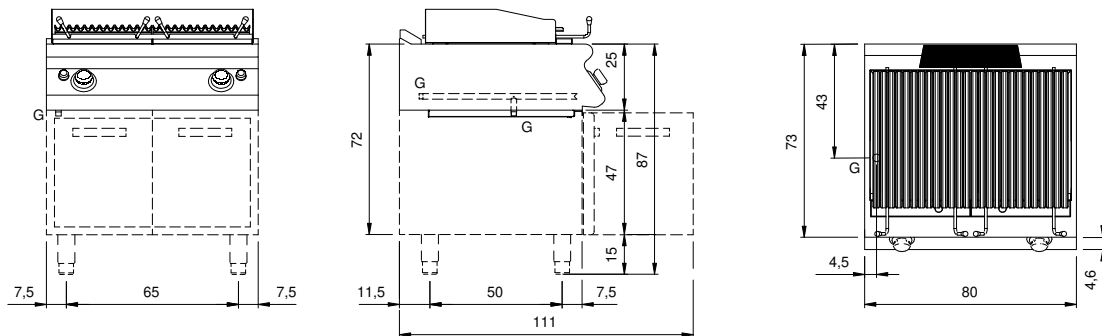

Client _____ Quantity _____
Project _____ Position _____

ROC 700

Lava-stone grill, 2 cooking zones in stainless steel, top

Model: R70/80GRLI/T

Cod: MP01454113014

Technical data

Modularity:	Top
Dimension (mm):	800x730x280
Packing dimensions (mm):	880x856x509
Gross weight (Kg):	80,9
Gross volume (m3):	0,383

Features

Grill:	In stainless steel
Working top:	Made of AISI 304 stainless steel with a thickness of 20/10 mm
Knobs:	Made of aluminum with IPX5 water protection
Liquid collection container:	Removable and dishwasher safe
Upright Splash guard:	On three sides
Kit Gas:	natural gas conversion kit 30/50 m/bar (tested with natural gas G20)

Technical draw

G: Gas connection 1/2"