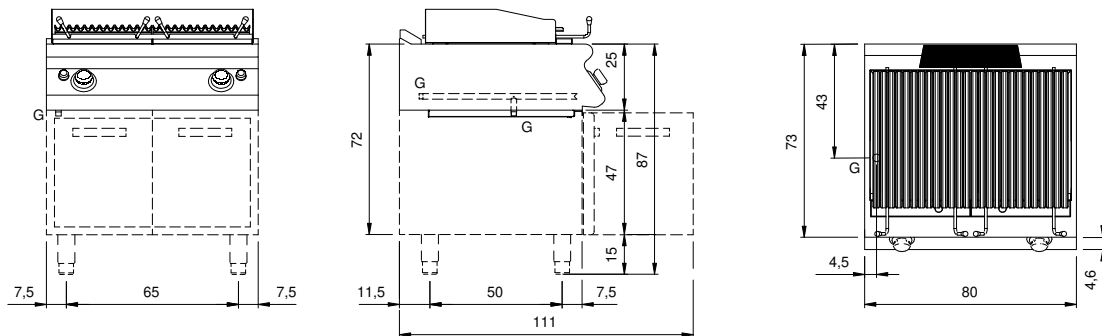

Technical draw

G: Gas connection 1/2"