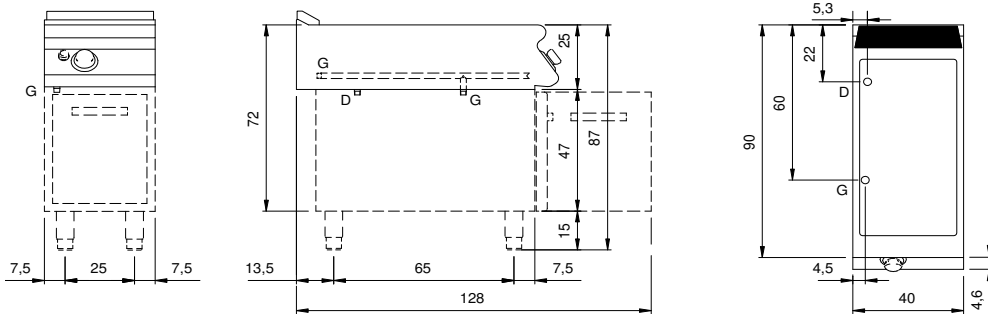

Technical draw

G: Gas connection 1/2"

D: Drain for water