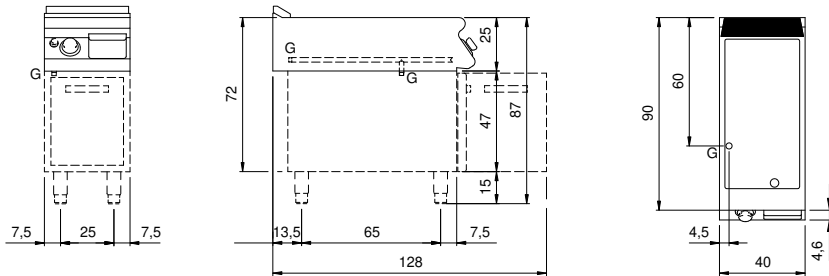

Technical draw

G: Gas connection 1/2"