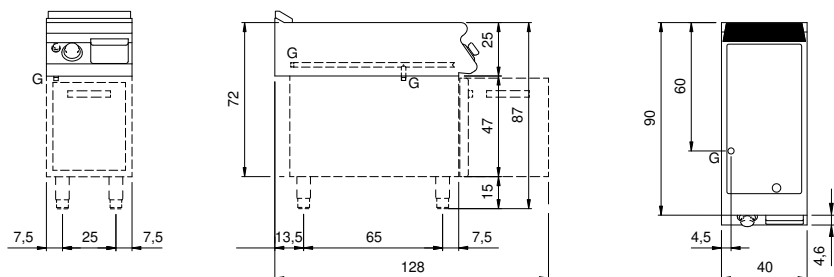

Client _____ Quantity _____
 Project _____ Position _____

ROC 900

Gas griddle, smooth mild steel plate, on cabinet with door

Model: R90/40FTG/L/P

Cod: MP01374114003

Market:

Extra UE

Technical data

Modularity:	On cabinet with door
Dimension (mm):	400x900x870
Total gas power (Kcal/h):	6019
Total gas power (kW):	7
Cooking zone dimensions 1 (LxD mm):	335x700
Gas connection:	1/2"
Net volume (m3):	0,313
Packing dimensions (mm):	480x1026x1075
Gross weight (Kg):	66,5
Gross volume (m3):	0,529

Features

Working top:	Made of AISI 304 stainless steel with a thickness of 20/10 mm
Material of plate:	Iron
Plate finish:	Smooth
Knobs:	Made of aluminum with IPX5 water protection
Handles:	The brushed aluminum handles allow for a secure and sturdy grip with a ergonomic lines
Flue:	Removable made of cast iron
Liquid collection container:	Removable and dishwasher safe
Plate:	In mild steel
Upright Splash guard:	On two sides (optional)
Kit Gas:	natural gas conversion kit 30/50 m/bar (tested with natural gas G20)

Technical draw

G: Gas connection 1/2"