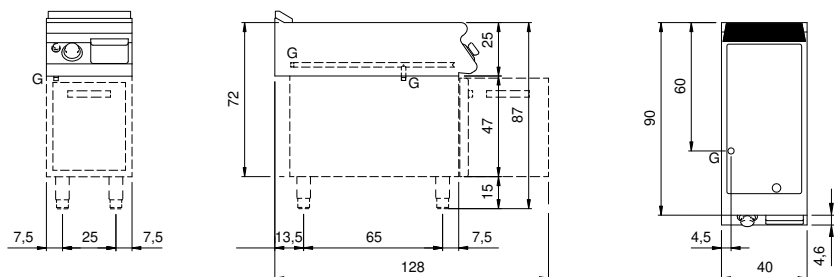

Client _____ Quantity _____
 Project _____ Position _____

ROC 900

Gas griddle, ribbed mild steel plate, on open cabinet

Model: R90/40FTG/R/A

Cod: MP01374114008

Market:

Extra UE

Technical data

Modularity:	On open cabinet
Dimension (mm):	400x900x870
Total gas power (Kcal/h):	6019
Total gas power (kW):	7
Cooking zone dimensions 1 (LxD mm):	335x700
Gas connection:	1/2"
Net volume (m3):	0,313
Packing dimensions (mm):	480x1026x1075
Gross weight (Kg):	63,5
Gross volume (m3):	0,529

Features

Working top:	Made of AISI 304 stainless steel with a thickness of 20/10 mm
Material of plate:	Iron
Plate finish:	Ribbed
Knobs:	Made of aluminum with IPX5 water protection
Flue:	Removable made of cast iron
Liquid collection container:	Removable and dishwasher safe
Plate:	In mild steel
Upright Splash guard:	On two sides (optional)
Kit Gas:	natural gas conversion kit 30/50 m/bar (tested with natural gas G20)

Technical draw

G: Gas connection 1/2"