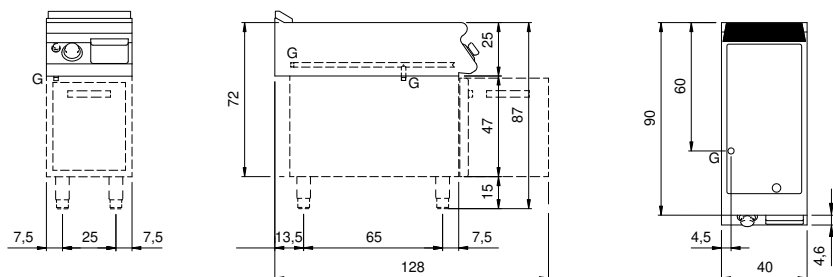

Client _____ Quantity _____
Project _____ Position _____

ROC 900

Gas griddle, ribbed mild steel plate, on cabinet with door

Model: R90/40FTG/R/P

Cod: MP01374114009

Market:

Extra UE

Technical data

Modularity:	On cabinet with door
Dimension (mm):	400x900x870
Total gas power (Kcal/h):	6019
Total gas power (kW):	7
Cooking zone dimensions 1 (LxD mm):	335x700
Gas connection:	1/2"
Net volume (m3):	0,313
Packing dimensions (mm):	480x1026x1075
Gross weight (Kg):	66,5
Gross volume (m3):	0,529

Features

Working top:	Made of AISI 304 stainless steel with a thickness of 20/10 mm
Material of plate:	Iron
Plate finish:	Ribbed
Knobs:	Made of aluminum with IPX5 water protection
Handles:	The brushed aluminum handles allow for a secure and sturdy grip with a ergonomic lines
Flue:	Removable made of cast iron
Liquid collection container:	Removable and dishwasher safe
Plate:	In mild steel
Upright Splash guard:	On two sides (optional)
Kit Gas:	natural gas conversion kit 30/50 m/bar (tested with natural gas G20)

Technical draw

G: Gas connection 1/2"