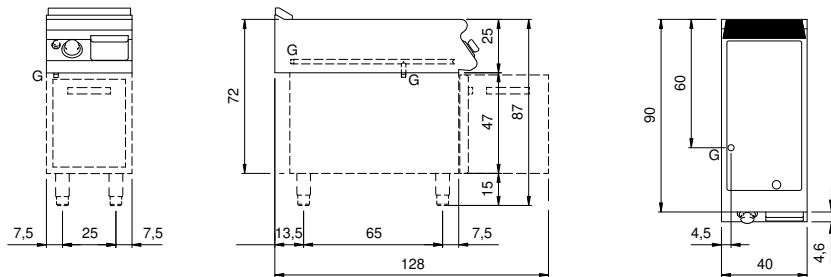

Technical draw

G: Gas connection 1/2"