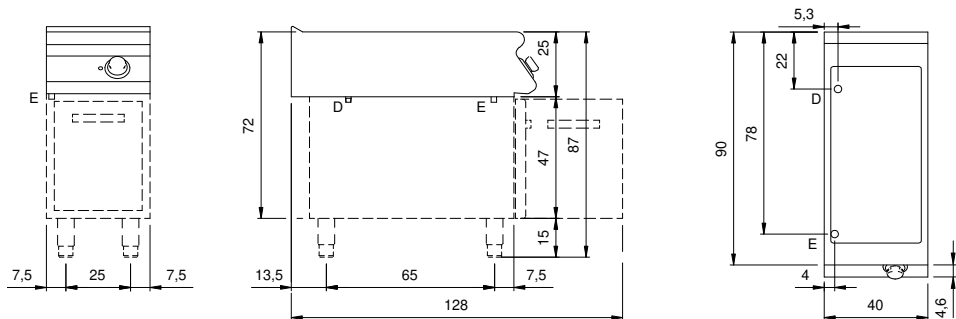

Client _____ Quantity _____
Project _____ Position _____

Technical data

Modularity:	On open cabinet
Dimension (mm):	400x900x870
Total electric power (kW):	2,2
Nr. Wells:	1
Well litres 1:	25
Well dimensions 1 (mm):	351x685x155
Electric power (V):	220-240
Ampere (A):	10
Phases:	1
Cable section (mmq):	3G1,5
Frequency (Hz):	50-60
Drain size:	1"
Net volume (m3):	0,313
Packing dimensions (mm):	480x1026x1075
Gross weight (Kg):	50,1
Gross volume (m3):	0,529

ROC 900

Electric bain marie, on open cabinet

Model: R90/40BME/A

Cod: MP01254124001

Features

Working top:	Made of AISI 304 stainless steel with a thickness of 20/10 mm
Knobs:	Made of aluminum with IPX5 water protection
Water inflow:	Manual input

Technical draw

E: Electric power

D: Drain for water