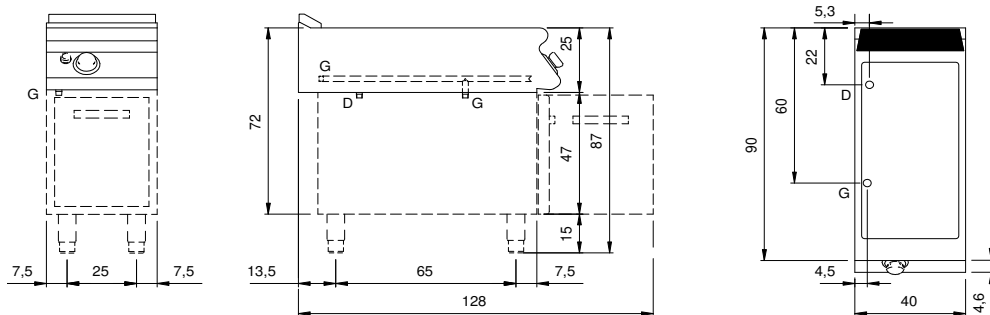

### Technical data

---

<b>Modularity:</b>	Top
<b>Dimension (mm):</b>	400x900x280
<b>Total gas power (Kcal/h):</b>	2580
<b>Total gas power (kW):</b>	3
<b>Nr. Wells:</b>	1
<b>Well litres 1:</b>	25
<b>Well dimensions 1 (mm):</b>	351x685x155
<b>Gas connection:</b>	1/2"
<b>Drain size:</b>	1"
<b>Net volume (m3):</b>	0,101
<b>Packing dimensions (mm):</b>	480x1026x475
<b>Gross weight (Kg):</b>	38,1
<b>Gross volume (m3):</b>	0,234

### Features

---

<b>Working top:</b>	Made of AISI 304 stainless steel with a thickness of 20/10 mm
<b>Knobs:</b>	Made of aluminum with IPX5 water protection
<b>Flue:</b>	Removable made of cast iron
<b>Water inflow:</b>	Manual input
<b>Kit Gas:</b>	natural gas conversion kit 30/50 m/bar (tested with natural gas G20)

**Technical draw**

**G:** Gas connection 1/2"

**D:** Drain for water