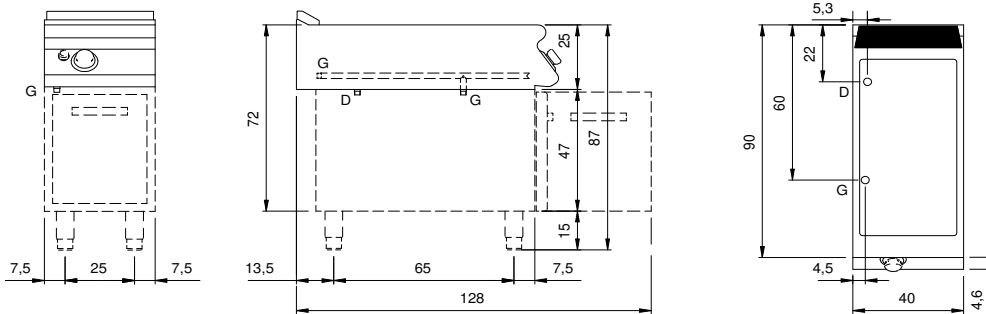

Client _____ Quantity _____
 Project _____ Position _____

ROC 900

Gas bain marie, on cabinet with door

Model: R90/40BMG/P

Cod: MP01254114002

Technical data

Modularity:	On cabinet with door
Dimension (mm):	400x900x870
Total gas power (Kcal/h):	2580
Total gas power (kW):	3
Nr. Wells:	1
Well litres 1:	25
Well dimensions 1 (mm):	351x685x155
Gas connection:	1/2"
Drain size:	1"
Net volume (m3):	0,313
Packing dimensions (mm):	480x1026x1075
Gross weight (Kg):	53,6
Gross volume (m3):	0,529

Features

Working top:	Made of AISI 304 stainless steel with a thickness of 20/10 mm
Knobs:	Made of aluminum with IPX5 water protection
Handles:	The brushed aluminum handles allow for a secure and sturdy grip with a ergonomic lines
Flue:	Removable made of cast iron
Water inflow:	Manual input
Kit Gas:	natural gas conversion kit 30/50 m/bar (tested with natural gas G20)

Technical draw

G: Gas connection 1/2"

D: Drain for water