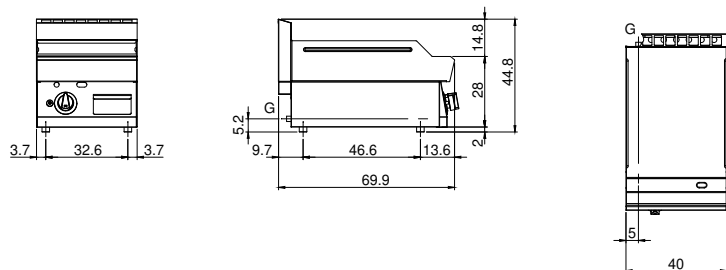

Client _____ Quantity _____
 Project _____ Position _____

FUN 700

Gas griddle, ribbed mild steel plate, top

Model: F70/40FTG/R/T

Cod: MP01372113006

Market:

Extra UE

Technical data

Modularity:	Top
Dimension (mm):	400x700x300
Total gas power (Kcal/h):	4902
Total gas power (kW):	5,7
Cooking zone dimensions 1 (LxD mm):	396x520
Gas connection:	1/2"
Net volume (m3):	0,084
Packing dimensions (mm):	477x776x612
Gross weight (Kg):	47
Gross volume (m3):	0,227

Features

Working top:	Realizzato in acciaio inox AISI 304 con spessore 10/10 mm
Material of plate:	Iron
Plate finish:	Ribbed
Knobs:	Knobs are made from a sturdy heat-resistant polymer blend and are equipped with liquid anti-leakage washer
Plate:	In mild steel
Kit Gas:	natural gas conversion kit 30/50 m/bar (tested with natural gas G20)

Technical draw

G: Gas connection 1/2"