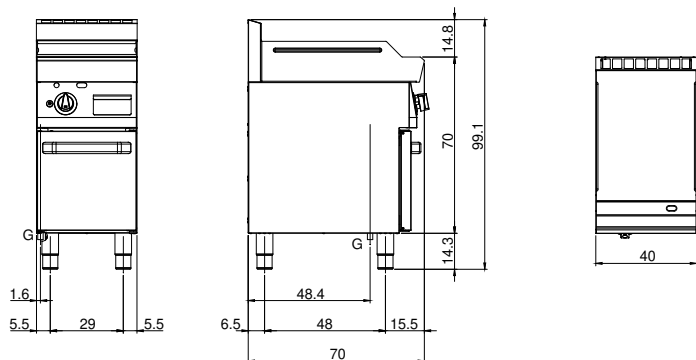

Technical draw

G: Gas connection 1/2"