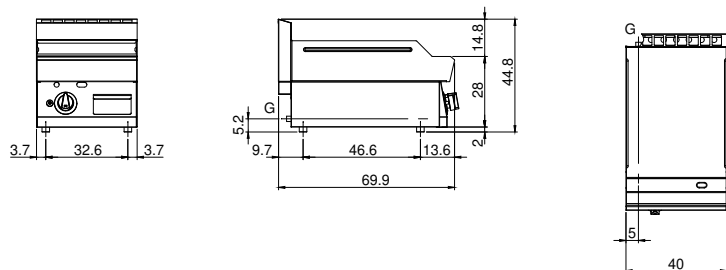

Client _____ Quantity _____
 Project _____ Position _____

FUN 700

Gas griddle, ribbed chromed plate, top

Model: F70/40FTG/CR/T

Cod: MP01372113008

Technical data

Modularity:	Top
Dimension (mm):	400x700x300
Total gas power (Kcal/h):	4902
Total gas power (kW):	5,7
Cooking zone dimensions 1 (LxD mm):	396x520
Gas connection:	1/2"
Net volume (m3):	0,084
Packing dimensions (mm):	477x776x612
Gross weight (Kg):	51
Gross volume (m3):	0,227

Features

Working top:	Realizzato in acciaio inox AISI 304 con spessore 10/10 mm
Material of plate:	Chrome
Plate finish:	Ribbed
Knobs:	Knobs are made from a sturdy heat-resistant polymer blend and are equipped with liquid anti-leakage washer
Plate:	Chromed
Kit Gas:	natural gas conversion kit 30/50 m/bar (tested with natural gas G20)

Technical draw

G: Gas connection 1/2"