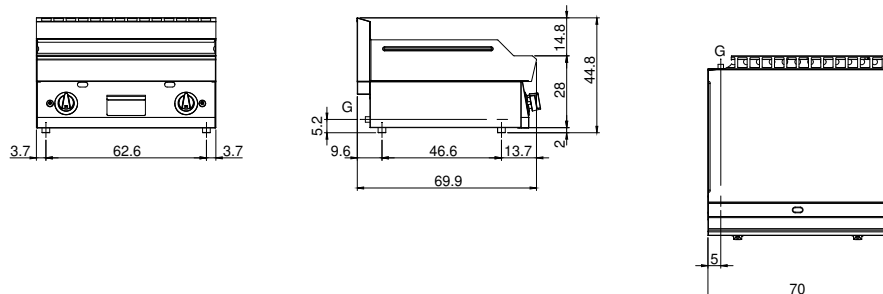

Client _____ Quantity _____
Project _____ Position _____

FUN 700

Gas griddle, smooth mild steel plate, top

Model: F70/70FTG/L/T

Cod: MP01372113003

Market:

Extra UE

Technical data

Modularity:	Top
Dimension (mm):	700x700x300
Total gas power (Kcal/h):	9803
Total gas power (kW):	11,4
Cooking zone dimensions 1 (LxD mm):	696x520
Gas connection:	1/2"
Net volume (m3):	0,147
Packing dimensions (mm):	776x776x636
Gross weight (Kg):	69
Gross volume (m3):	0,383

Features

Working top:	Realizzato in acciaio inox AISI 304 con spessore 10/10 mm
Material of plate:	Iron
Plate finish:	Smooth
Knobs:	Knobs are made from a sturdy heat-resistant polymer blend and are equipped with liquid anti-leakage washer
Plate:	In mild steel
Kit Gas:	natural gas conversion kit 30/50 m/bar (tested with natural gas G20)

Technical draw

G: Gas connection 1/2"