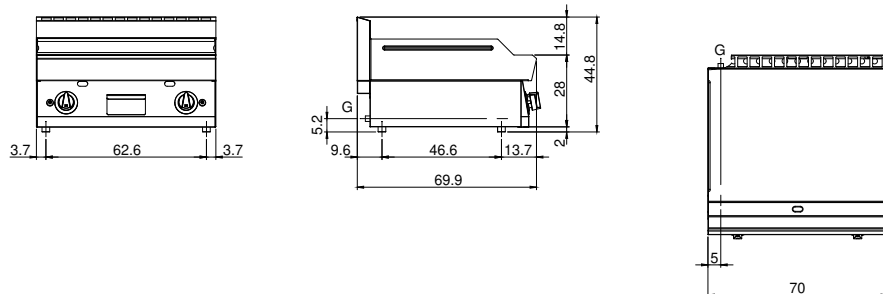

Technical draw

G: Gas connection 1/2"