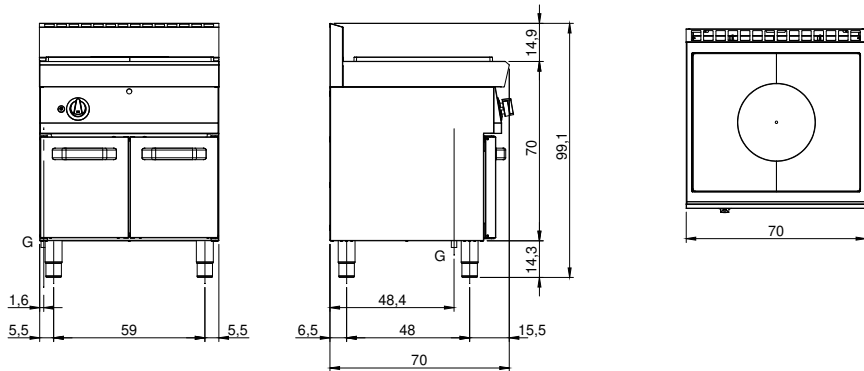

Client _____ Quantity _____
Project _____ Position _____

FUN 700

Gas solid top, on open cabinet

Model: F70/70TPG/A

Cod: MP01052113001

Technical data

Modularity:	On open cabinet
Dimension (mm):	700x700x850
Total gas power (Kcal/h):	7739
Total gas power (kW):	9
Whole-plate power gas (kW):	8,2
Gas connection:	1/2"
Net volume (m3):	0,417
Packing dimensions (mm):	776x776x1180
Gross weight (Kg):	80
Gross volume (m3):	0,711

Features

Grill:	Cast-iron with brass single- and double-crown burner with pilot
Working top:	Realizzato in acciaio inox AISI 304 con spessore 10/10 mm
Knobs:	Knobs are made from a sturdy heat-resistant polymer blend and are equipped with liquid anti-leakage washer
Kit Gas:	natural gas conversion kit 30/50 m/bar (tested with natural gas G20)

Technical draw

G: Gas connection 1/2"