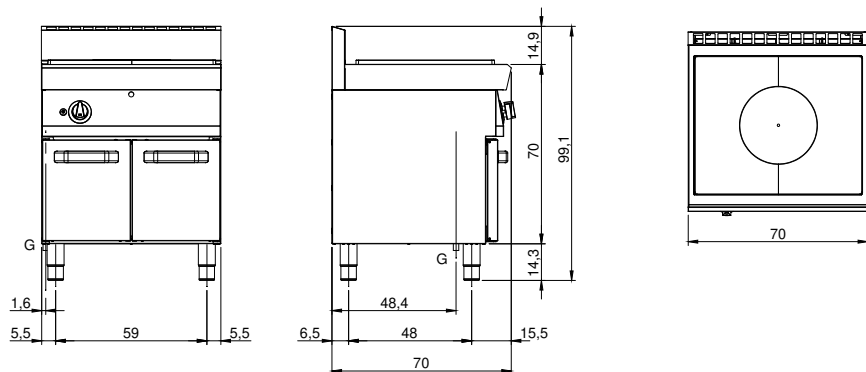

Client _____ Quantity _____
 Project _____ Position _____

FUN 700

Gas solid top, on cabinet with doors

Model: F70/70TPG/P

Cod: MP01052113010

Technical data

Modularity:	On cabinet with doors
Dimension (mm):	700x700x850
Total gas power (Kcal/h):	7739
Total gas power (kW):	9
Whole-plate power gas (kW):	8,2
Gas connection:	1/2"
Net volume (m3):	0,417
Packing dimensions (mm):	776x776x1180
Gross weight (Kg):	84,8
Gross volume (m3):	0,711

Features

Grill:	Cast-iron with brass single- and double-crown burner with pilot
Working top:	Realizzato in acciaio inox AISI 304 con spessore 10/10 mm
Knobs:	Knobs are made from a sturdy heat-resistant polymer blend and are equipped with liquid anti-leakage washer
Handles:	Brushed aluminum finish
Kit Gas:	natural gas conversion kit 30/50 m/bar (tested with natural gas G20)

Technical draw

G: Gas connection 1/2"