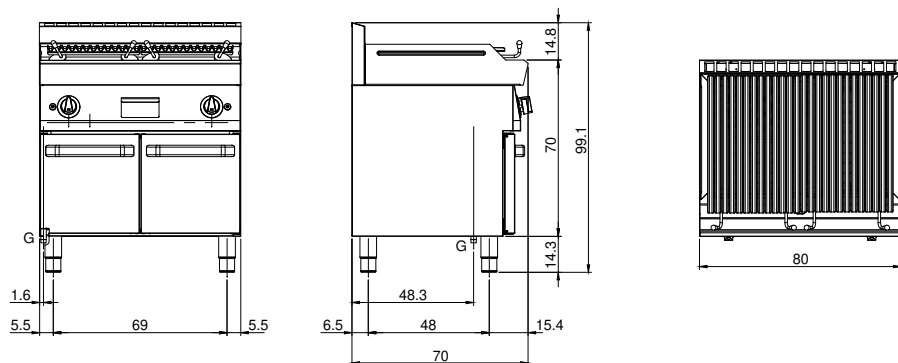

Technical draw

G: Gas connection 1/2"