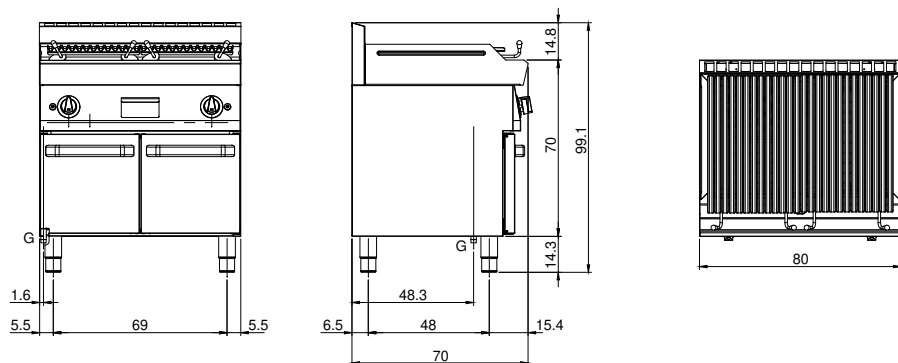

Client _____ Quantity _____
 Project _____ Position _____

FUN 700

Griglia pietra lavica, 2 zona di cottura in acciaio inox, su vano con porte

Model: F70/80GRLI/P

Cod: MP01452113011

Technical data

Modularity:	On cabinet with doors
Dimension (mm):	800x700x850
Total gas power (Kcal/h):	12898
Total gas power (kW):	15
Cooking zone dimensions 1 (LxD mm):	n°2 681.101.13 (184x520)
Cooking zone dimensions 2 (LxD mm):	n°2 681.101.13 (184x520)
Gas connection:	1/2"
Net volume (m3):	0,48
Packing dimensions (mm):	880x856x509
Gross weight (Kg):	85
Gross volume (m3):	0,383

Features

Grill:	In stainless steel
Working top:	Realizzato in acciaio inox AISI 304 con spessore 10/10 mm
Knobs:	Knobs are made from a sturdy heat-resistant polymer blend and are equipped with liquid anti-leakage washer
Handles:	Brushed aluminum finish
Liquid collection container:	Removable and dishwasher safe
Kit Gas:	natural gas conversion kit 30/50 m/bar (tested with natural gas G20)

Technical draw

G: Gas connection 1/2"