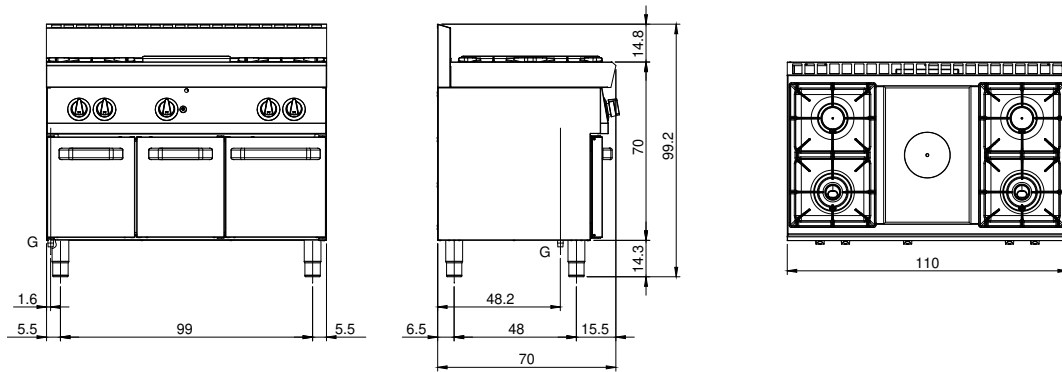

Technical draw

G: Gas connection 1/2"