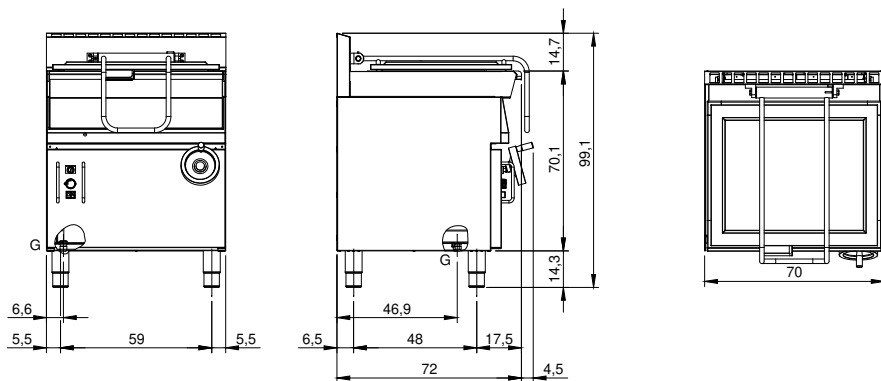

## FUN 700

Manual tilting gas bratt pan, stainless steel well, capacity 44 litres

**Model:** F70/70BRG/44X/S      **Cod:** MP01612113000

### Technical data

<b>Modularity:</b>	On closed cabinet
<b>Dimension (mm):</b>	700x700x850
<b>Total gas power (Kcal/h):</b>	8599
<b>Total gas power (kW):</b>	10
<b>Cooking zone dimensions 1 (LxD mm):</b>	fondo vasca 554x394
<b>Nr. Wells:</b>	1
<b>Well litres 1:</b>	44
<b>Well dimensions 1 (mm):</b>	554x394x170
<b>Gas connection:</b>	1/2"
<b>Cold water inflow:</b>	non presente
<b>Net volume (m3):</b>	0,417
<b>Packing dimensions (mm):</b>	880x856x1274
<b>Gross weight (Kg):</b>	99
<b>Gross volume (m3):</b>	0,960

### Features

<b>Working top:</b>	Realizzato in acciaio inox AISI 304 con spessore 10/10 mm
<b>Material of plate:</b>	Inox
<b>Plate finish:</b>	Smooth
<b>Tipologia ribaltamento:</b>	Manual input
<b>Knobs:</b>	Knobs are made from a sturdy heat-resistant polymer blend and are equipped with liquid anti-leakage washer
<b>Kit Gas:</b>	natural gas conversion kit 30/50 m/bar (tested with natural gas G20)

**Technical draw**

**G:** Gas connection 1/2"